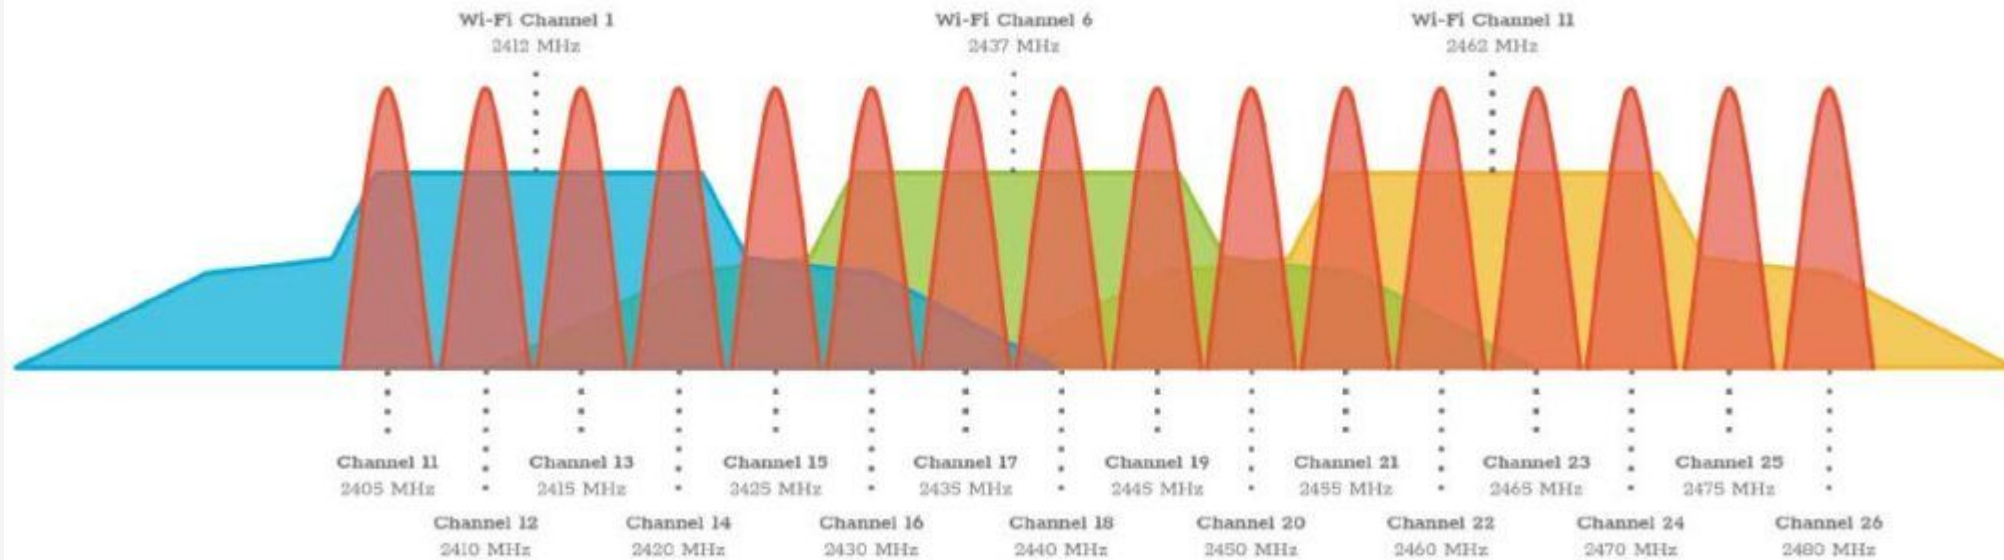

2.4 GHz ZigBee Channels